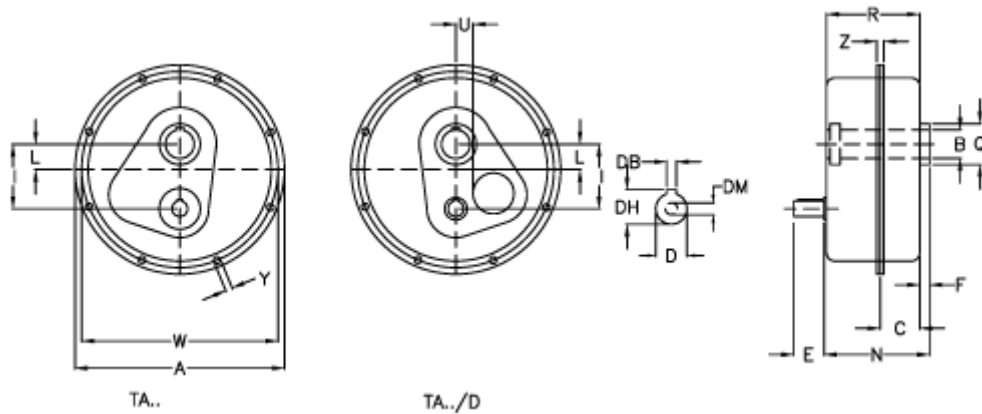

# Data Sheet

Article number: 29481000500

Description: Shaft mount. speed reducer  
TA 100.100 i=5 without lubrication

## Measures

a	= 710	E	= 110	W	= 675
B G7	= 100	F	= 30	Weight (kg)	= 250
C	= 108	I	= 239	Y	= 17.0
DB	= 16	L	= 92	Z	= 40.5
Description	= TA 100.100	N	= 293.5		
DH	= 59.0	Q	= 160		
D h6	= 55	R	= 288.5		
DM	= M16	U	= 60		